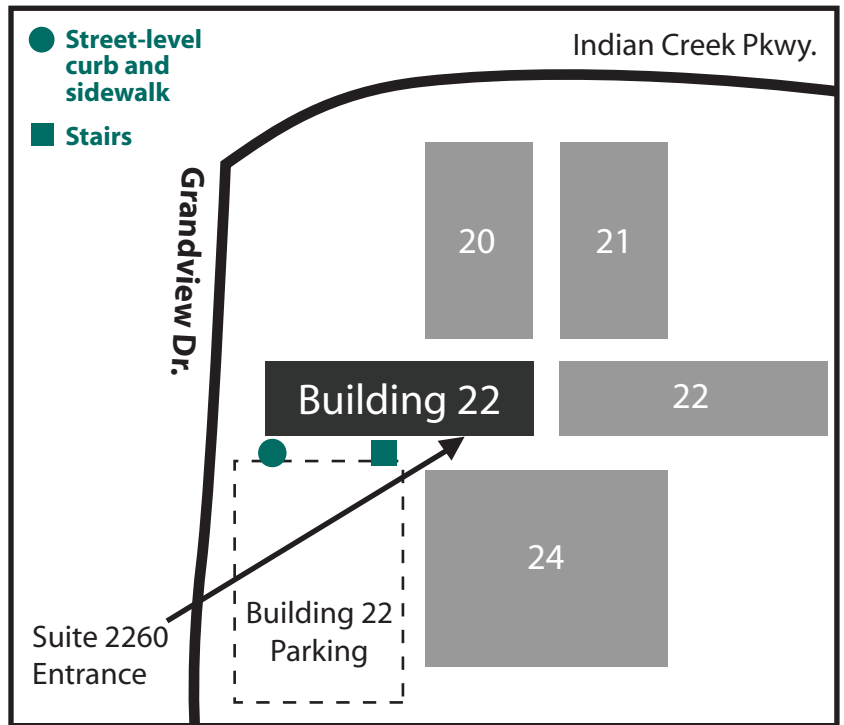

# Location Map

John C. Metzger, OD  
10875 Grandview Dr., Ste. 2260  
Overland Park, Kansas 66210  
913-469-8686

To enter our office without the use of steps, please approach the sidewalk using the **street-level curb** at the end of our building. Alternately, there are 4 steps, with a handrail, to enter our suite.